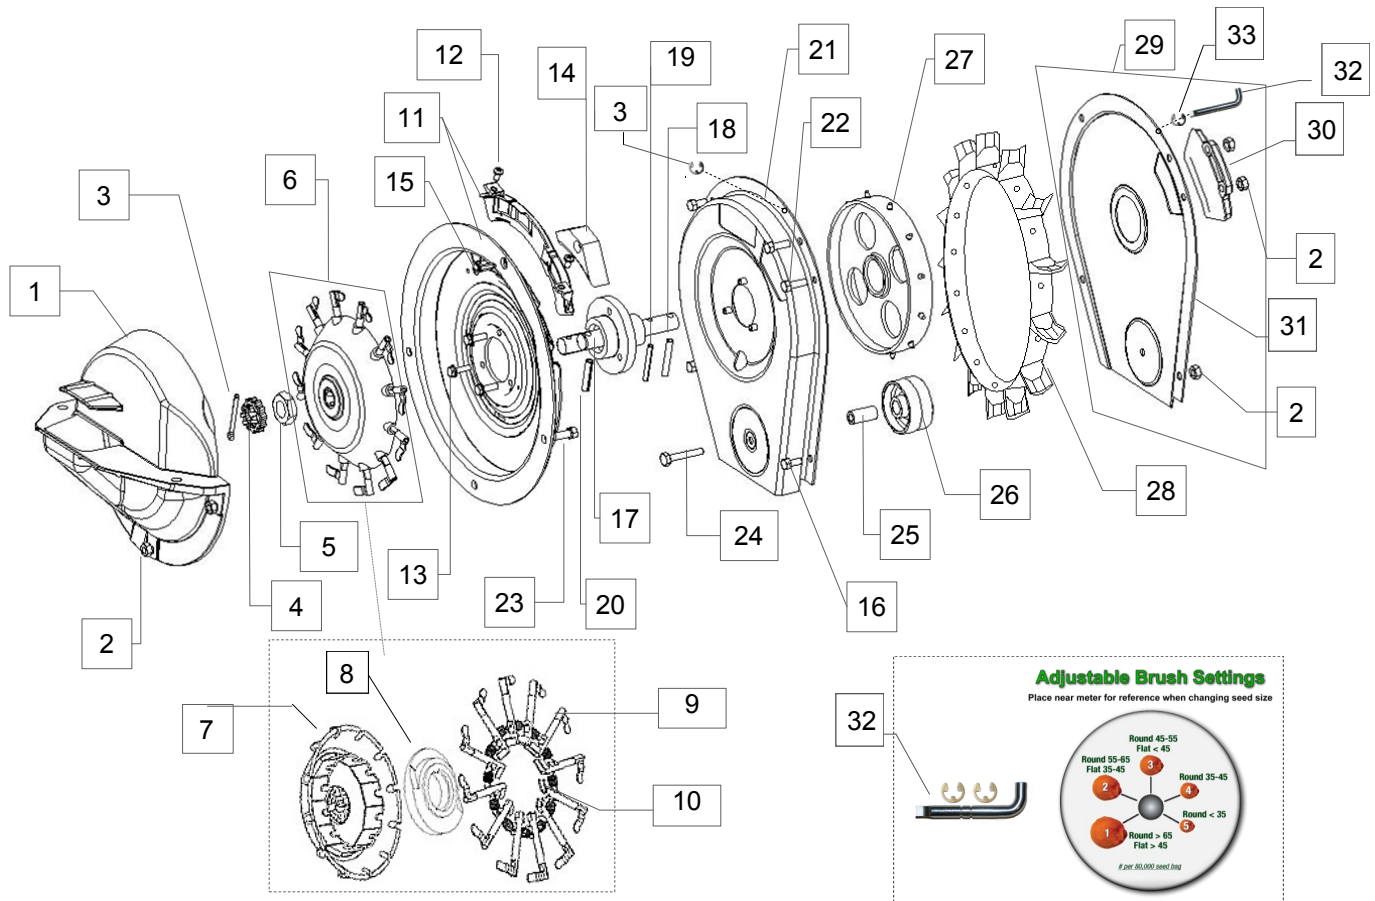

PRECISION METER™

Ref.	Qty.	Part Number	Description	Ref.	Qty.	Part Number	Description
1	1	343098	Black cover (JD7000 & Early Kinze)	15	2	343032	Brush screw #10 x 3/4" HiLo
	1	343033	Black cover (Kinze 3000)	16	3	95001A	Bolt 1/4" x 1/2"
	1	343034	Black cover (JD7200)	17	1	343011	Bearing (JD7000-7100, KZ3000)
2	9	37337A	Whiz nut 1/4"		1	343019	Bearing (JD7200)
3	1	65015A	Cotter pin 5/32" x 1-1/2" (7000 & KZ)	18	1	64251A	Drive pin 1/4" x 1-1/2" (7000&KZ)
		O162010	Cotter pin 4m x 32mm (7200 & 1700)	19	1	64137A	Roll pin 3/16" x 1-1/2"
4	1	343021	Slotted nut cover	20	1	64249A	Roll pin 1/4" x 1-1/4"
5	1	36614A	Nut 5/8"	21	1	343002	Belt housing
6	1	343029	Finger pickup assembly (composite)	22	2	95003	1/4" x 3/4" cap screw
7	1	343101	Ashtray (Finger Holder)	23	3	95002A	Cap screw 1/4" x 5/8"
8	1	343039	Cam	24	1	95009A	Cap screw 1/4" x 1-1/2"
9	12	343084	Finger	25	1	343006	Idler Bushing
10	12	343018	Finger Spring (Standard - Red)	26	1	343001	Roller/Idler
11	1	342103	Pop Max plate -A insert (composite)	27	1	343062	Drive Wheel
		342110	A - insert	28	1	343066	SureFire Seed belt
		342107	B - insert	29	1	343024	Skip stop (composite)
		342108	C - insert	30	1	343014	Replacement cushion
12	2	28864	#8-32 x 5/16" pan head screw	31	1	343005	Skip Stop Cover
13	3	27559A	Screw #10-32 x 5/8"	32	1	160011	T-handle & hardware
14	1	343052	Adjustable Brush	33	2	343089	T-handle clip